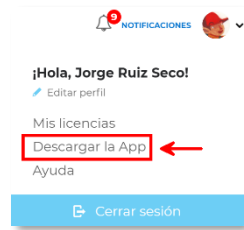

INFORMATION ABOUT DIGITAL CONTENTS

4

DOWNLOAD YOUR CONTENT! In addition to accessing through the web, remember that you can work with the **app** of contents **SM Aprendizaje**.

Note that the option to download the App is displayed on your personal menu. This tool is available for desktop computers (Windows, Linux, Mac) and tablets (Android, Ipad)

Once you install the app SM Aprendizaje you just need to give your **user and password** to access and download the material and **work offline**.

NEED MORE HELP?

ACTIVATE THE LICENSE "**ACOMPañAMIENTO MÁS SAVIA**" THAT INCLUDES MULTIMEDIA SUPPORT MATERIALS FOR THE START OF THE COURSE

CLICK ON THE **HELP BUTTON** AT THE BOTTOM OF YOUR ACCOUNT PAGE TO FIND A FAQS SECTION WITH ANSWERS.